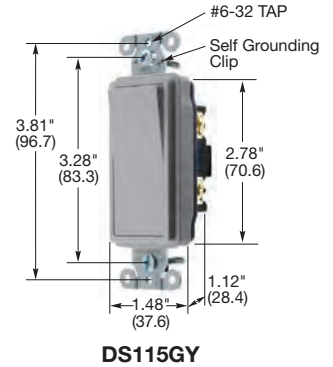

**Style Line® Decorator Series Specification Grade,
15A, 120-277V AC**

Description	Rocker Color	Single Pole	Double Pole	Three Way	Four Way
Rocker, back and side wired.	Almond	DS115AL	—	DS315AL	—
	Black	DS115BK	—	DS315BK	—
	Brown	DS115	—	DS315	—
	Gray	DS115GY	—	DS315GY	—
	Ivory	DS115I	—	DS315I	—
	Light Almond	DS115LA	—	DS315LA	—
	Office White	DS115OW	—	DS315OW	—
	White	DS115W	—	DS315W	—

**Style Line® Decorator Series Specification Grade,
20A, 120-277V AC**

Description	Rocker Color	Single Pole	Double Pole	Three Way	Four Way
Rocker, back and side wired.	Almond	DS120AL	DS220AL	DS320AL	DS420AL
	Black	DS120BK	DS220BK	DS320BK	DS420BK
	Brown	DS120	DS220B	DS320	DS420
	Gray	DS120GY	DS220GY	DS320GY	DS420GY
	Ivory	DS120I	DS220I	DS320I	DS420I
	Light Almond	DS120LA	DS220LA	DS320LA	DS420LA
	Office White	DS120OW	DS220OW	DS320OW	DS420OW
	Red	DS120R	DS220R	DS320R	DS420R
	White	DS120W	DS220W	DS320W	DS420W

**Style Line® Decorator Series Specification Grade,
Illuminated, Light On with Load Off
20A, 120-277V AC**

Description	Rocker Color	Single Pole	Double Pole	Three Way	Four Way
Rocker, with Blue LED, back and side wired.	Black	DS120ILBK	—	DS320ILBK	—
	Ivory	DS120IL	—	DS320IL	—
	White	DS120ILW	—	DS320ILW	—

**Style Line® Decorator Series Specification Grade,
Pilot, Light On with Load On
20A, 120-277V AC**

Description	Rocker Color	Single Pole	Double Pole	Three Way	Four Way
Rocker, with Red LED, back and side wired.	Black	DS120PLBK	—	—	—
	Ivory	DS120PLI	—	—	—
	White	DS120PLW	—	—	—