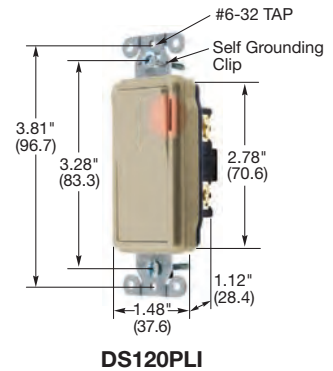

**Style Line® Decorator Series Specification Grade,
15A, 120-277V AC**

Description	Rocker Color	Single Pole	Double Pole	Three Way	Four Way
Rocker, back and side wired.	Almond	DS115AL	—	DS315AL	—
	Black	DS115BK	—	DS315BK	—
	Brown	DS115	—	DS315	—
	Gray	DS115GY	—	DS315GY	—
	Ivory	DS115I	—	DS315I	—
	Light Almond	DS115LA	—	DS315LA	—
	Office White	DS115OW	—	DS315OW	—
	White	DS115W	—	DS315W	—

**Style Line® Decorator Series Specification Grade,
20A, 120-277V AC**

Description	Rocker Color	Single Pole	Double Pole	Three Way	Four Way
Rocker, back and side wired.	Almond	DS120AL	DS220AL	DS320AL	DS420AL
	Black	DS120BK	DS220BK	DS320BK	DS420BK
	Brown	DS120	DS220B	DS320	DS420
	Gray	DS120GY	DS220GY	DS320GY	DS420GY
	Ivory	DS120I	DS220I	DS320I	DS420I
	Light Almond	DS120LA	DS220LA	DS320LA	DS420LA
	Office White	DS120OW	DS220OW	DS320OW	DS420OW
	Red	DS120R	DS220R	DS320R	DS420R
	White	DS120W	DS220W	DS320W	DS420W

**Style Line® Decorator Series Specification Grade,
Illuminated, Light On with Load Off
20A, 120-277V AC**

Description	Rocker Color	Single Pole	Double Pole	Three Way	Four Way
Rocker, with Blue LED, back and side wired.	Black	DS120ILBK	—	DS320ILBK	—
	Ivory	DS120IL	—	DS320IL	—
	White	DS120ILW	—	DS320ILW	—

**Style Line® Decorator Series Specification Grade,
Pilot, Light On with Load On
20A, 120-277V AC**

Description	Rocker Color	Single Pole	Double Pole	Three Way	Four Way
Rocker, with Red LED, back and side wired.	Black	DS120PLBK	—	—	—
	Ivory	DS120PLI	—	—	—
	White	DS120PLW	—	—	—